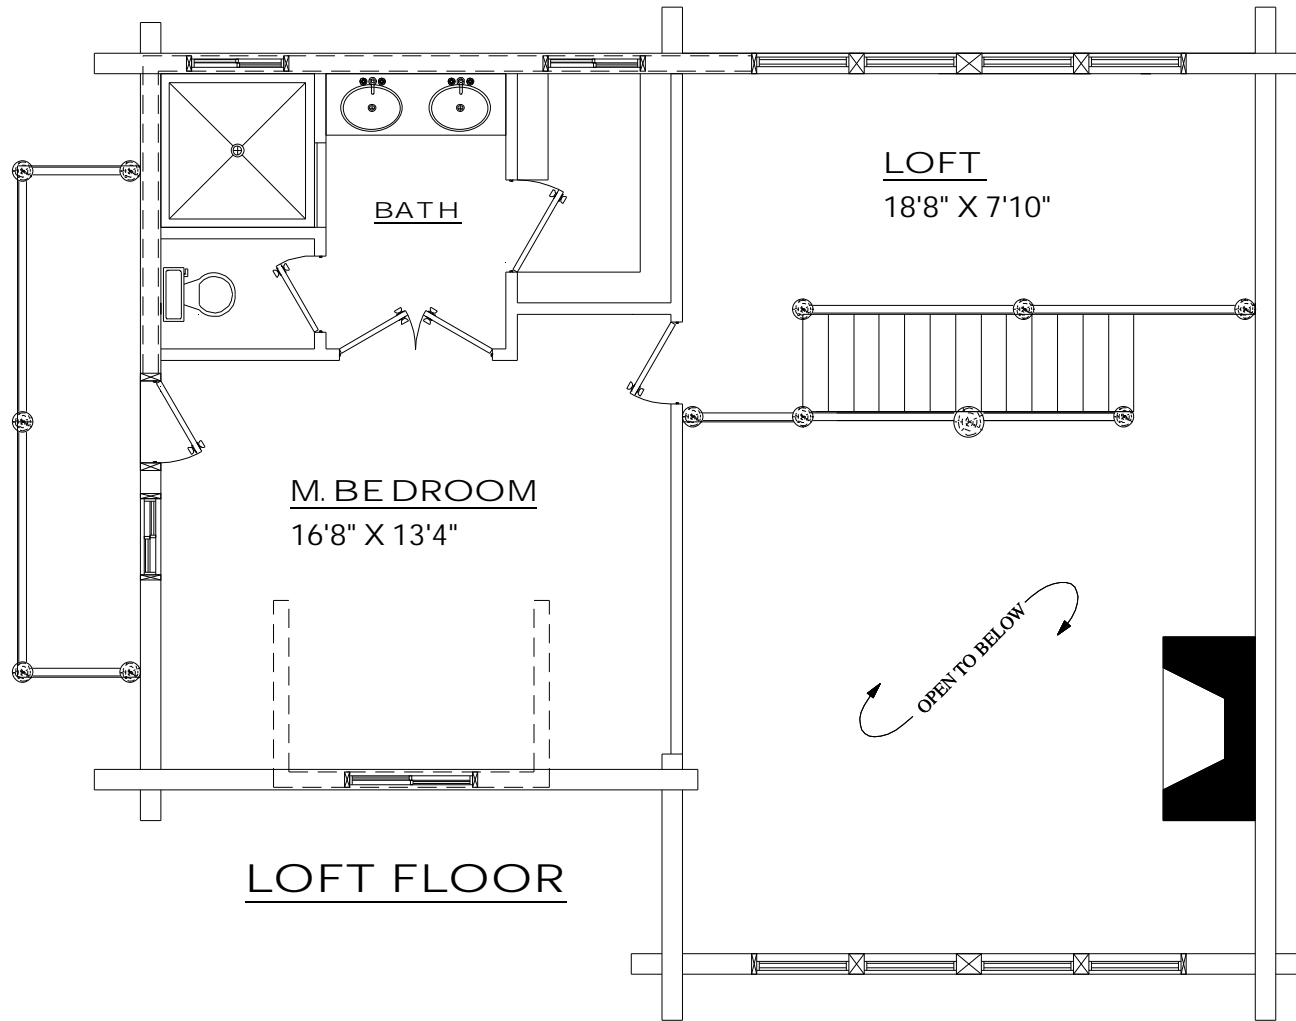

TOLL FREE: 1-888-655-9886

CELL: (801) 628-9422

\*\*\* FLOOR PLANS ARE THE PROPERTY OF AMERICAN CLASSIC LOG HOMES, INC. AND ARE PROTECTED UNDER UNITED STATES COPYRIGHT LAWS.

2734 West Rasmussen RD.  
Park City, Utah 84098