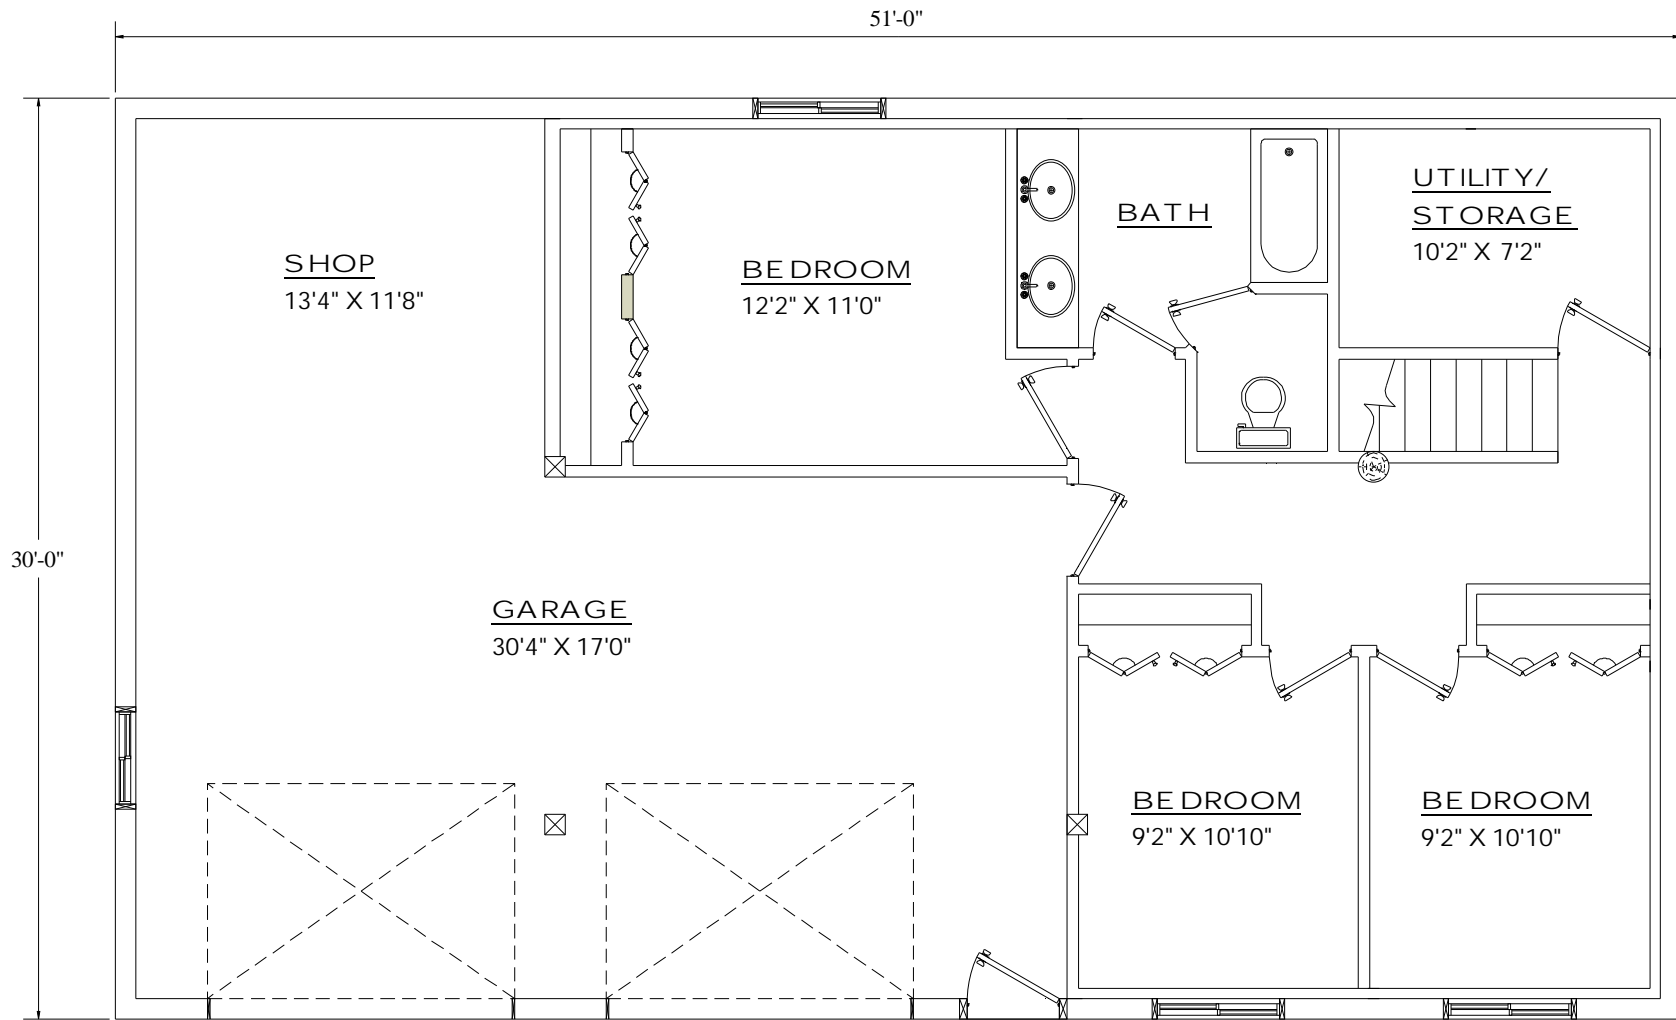

\*\*\* FLOOR PLANS ARE THE PROPERTY OF AMERICAN CLASSIC LOG HOMES, INC. AND ARE PROTECTED UNDER UNITED STATES COPYRIGHT LAWS.

BASEMENT

2734 West Rasmussen RD.  
Park City, Utah 84098

*ASPENVIEW*  
PAGE 3 of 3