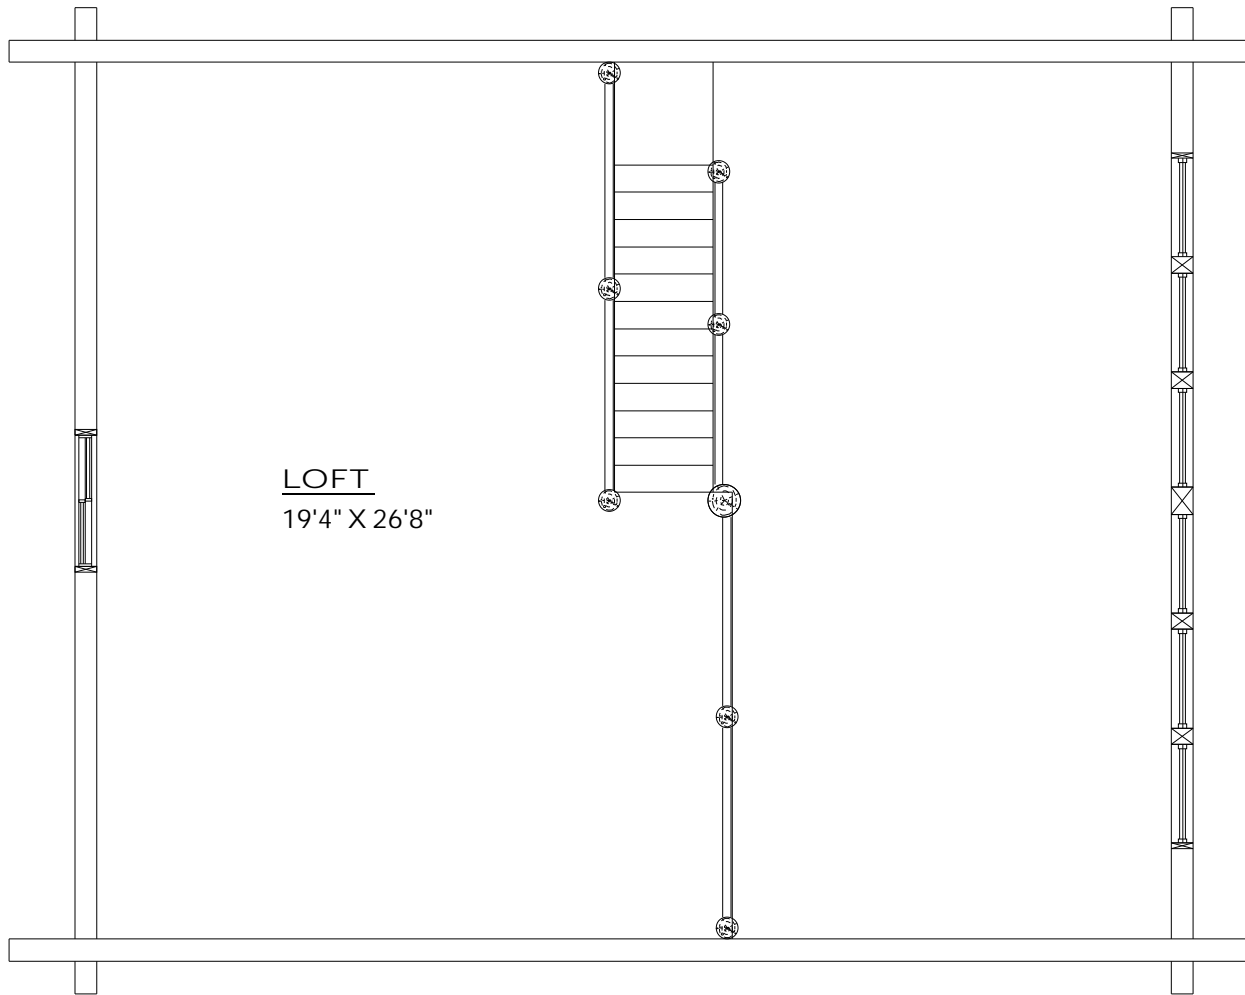

*** FLOOR PLANS ARE THE PROPERTY OF AMERICAN CLASSIC LOG HOMES, INC. AND ARE PROTECTED UNDER UNITED STATES COPYRIGHT LAWS.

LOFT
19'4" X 26'8"

LOFT FLOOR

2734 West Rasmussen RD.
Park City, Utah 84098

BEAR LAKE
PAGE 2 of 3