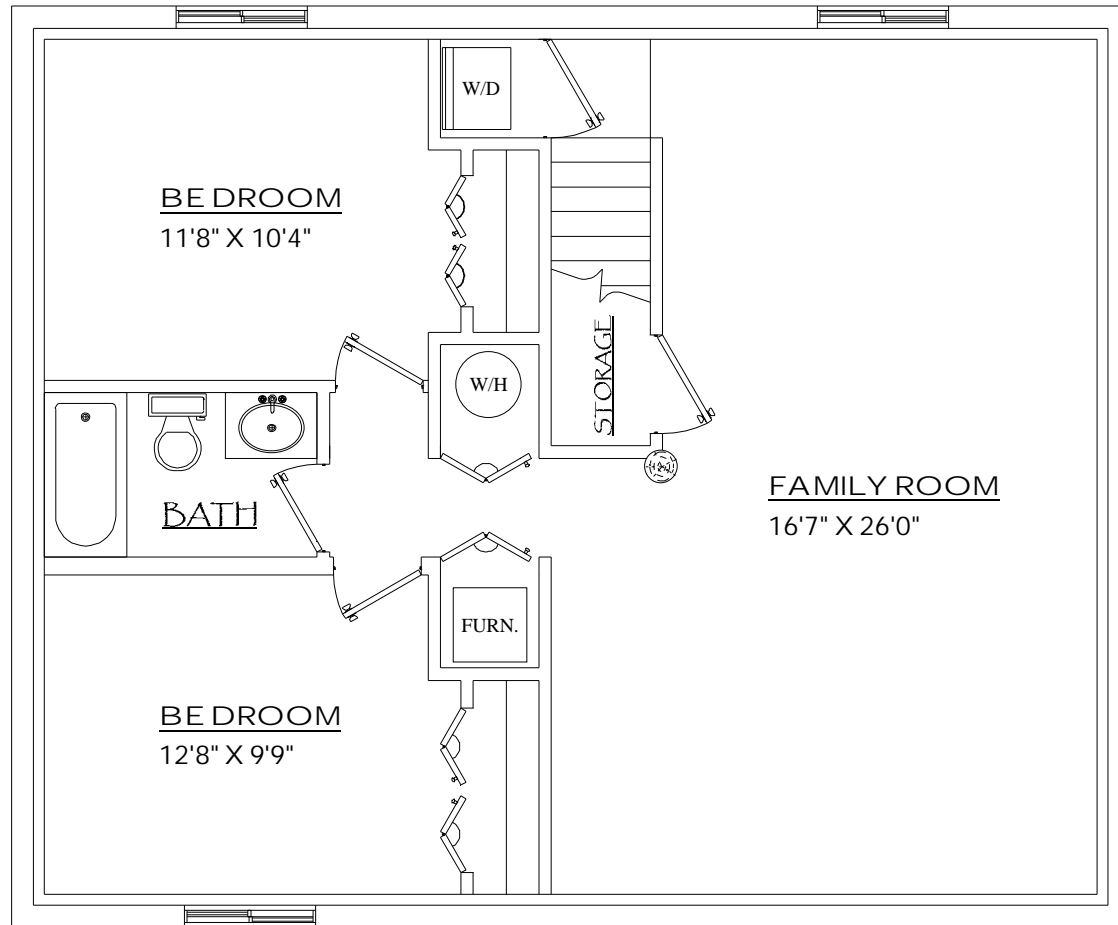

BASEMENT

2734 West Rasmussen RD.
Park City, Utah 84098

BEARLAKE
PAGE 3 of 3

WEB: www.AMERICANLOG.com

E-MAIL: info@AmericanLog.com

OFFICE: (435) 655-9886

TOLL FREE: 1-888-655-9886

CELL: (801) 628-9422

*** FLOOR PLANS ARE THE PROPERTY OF AMERICAN CLASSIC LOG HOMES, INC. AND ARE PROTECTED UNDER UNITED STATES COPYRIGHT LAWS.