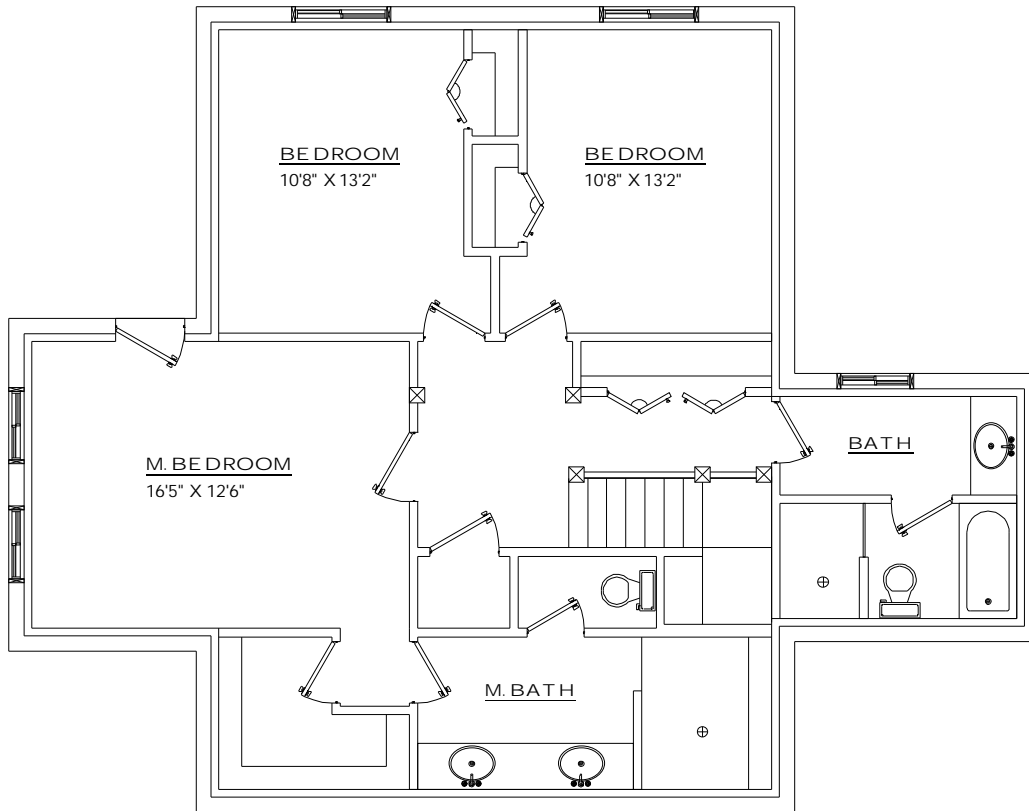

DEERMOUNTAIN
PAGE 1 of 2

WEB: www.AMERICANLOG.com E-MAIL: info@AmericanLog.com OFFICE: (435) 655-9886 TOLL FREE: 1-888-655-9886 CELL: (801) 628-9422

*** FLOOR PLANS ARE THE PROPERTY OF AMERICAN CLASSIC LOG HOMES, INC. AND ARE PROTECTED UNDER UNITED STATES COPYRIGHT LAWS.