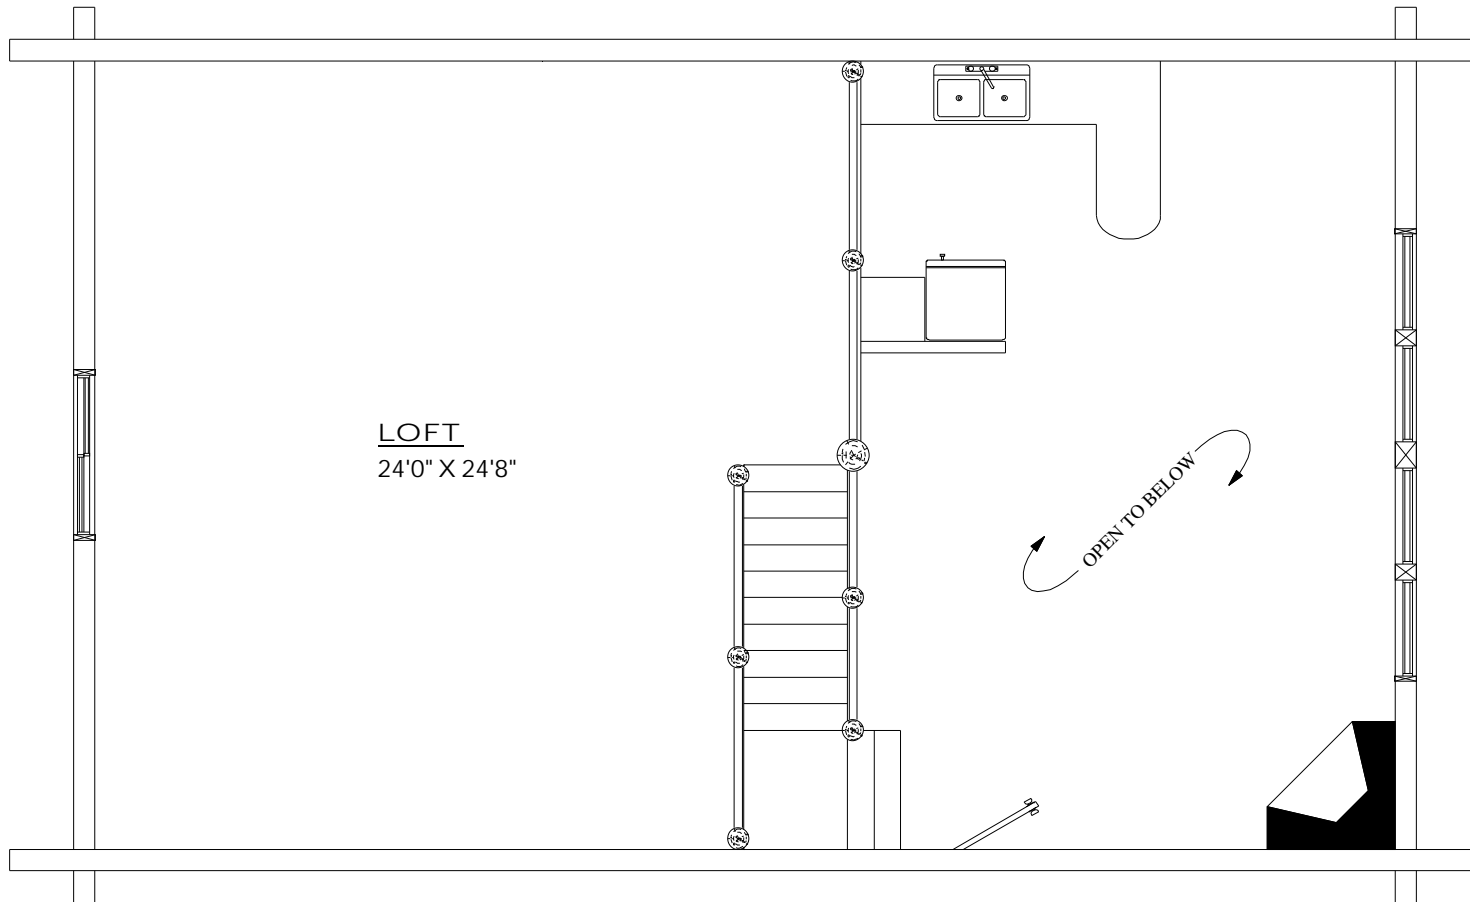

LOFT
24'0" X 24'8"

LOFT FLOOR

2734 West Rasmussen RD.
Park City, Utah 84098

JACKSON HOLE
PAGE 2 of 3

WEB: www.AMERICANLOG.com

E-MAIL: info@AmericanLog.com

OFFICE: (435) 655-9886

TOLL FREE: 1-888-655-9886