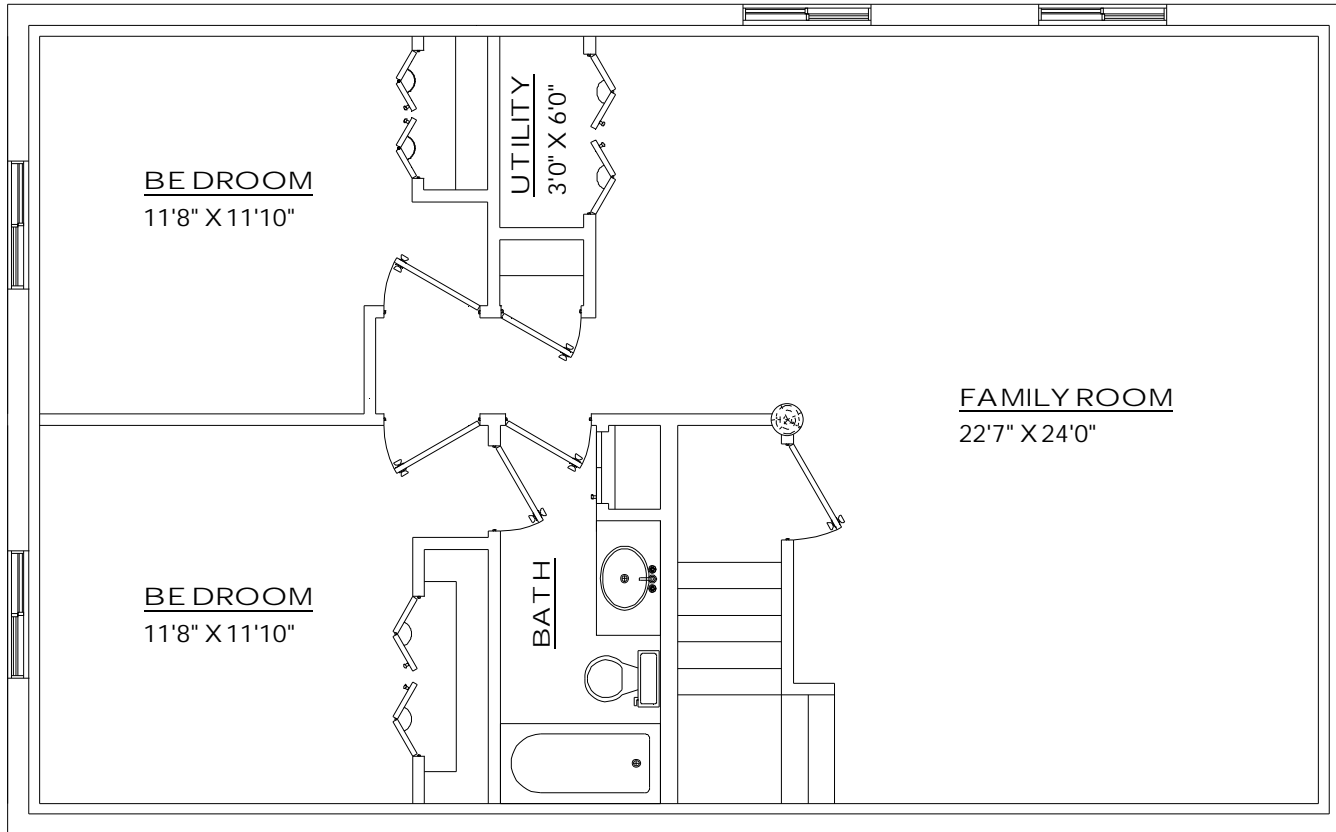

BASEMENT

2734 West Rasmussen RD.
Park City, Utah 84098

JACKSON HOLE
PAGE 3 of 3

WEB: www.AMERICANLOG.com

E-MAIL: info@AmericanLog.com

OFFICE: (435) 655-9886

TOLL FREE: 1-888-655-9886

CELL: (801) 628-9422

*** FLOOR PLANS ARE THE PROPERTY OF AMERICAN CLASSIC LOG HOMES, INC. AND ARE PROTECTED UNDER UNITED STATES COPYRIGHT LAWS.