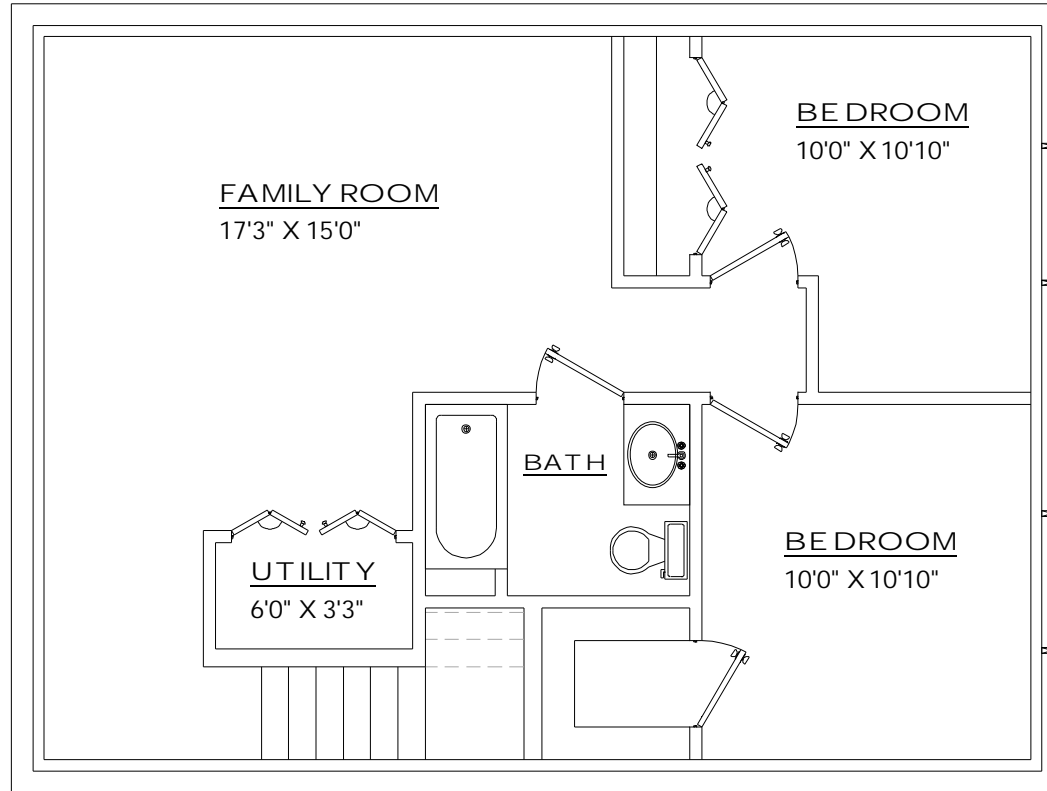

BASEMENT

2734 West Rasmussen RD.
Park City, Utah 84098

LAYTON
PAGE 3 of 3

WEB: www.AMERICANLOG.com

E-MAIL: info@AmericanLog.com

OFFICE: (435) 655-9886

TOLL FREE: 1-888-655-9886

CELL: (801) 628-9422

*** FLOOR PLANS ARE THE PROPERTY OF AMERICAN CLASSIC LOG HOMES, INC. AND ARE PROTECTED UNDER UNITED STATES COPYRIGHT LAWS.