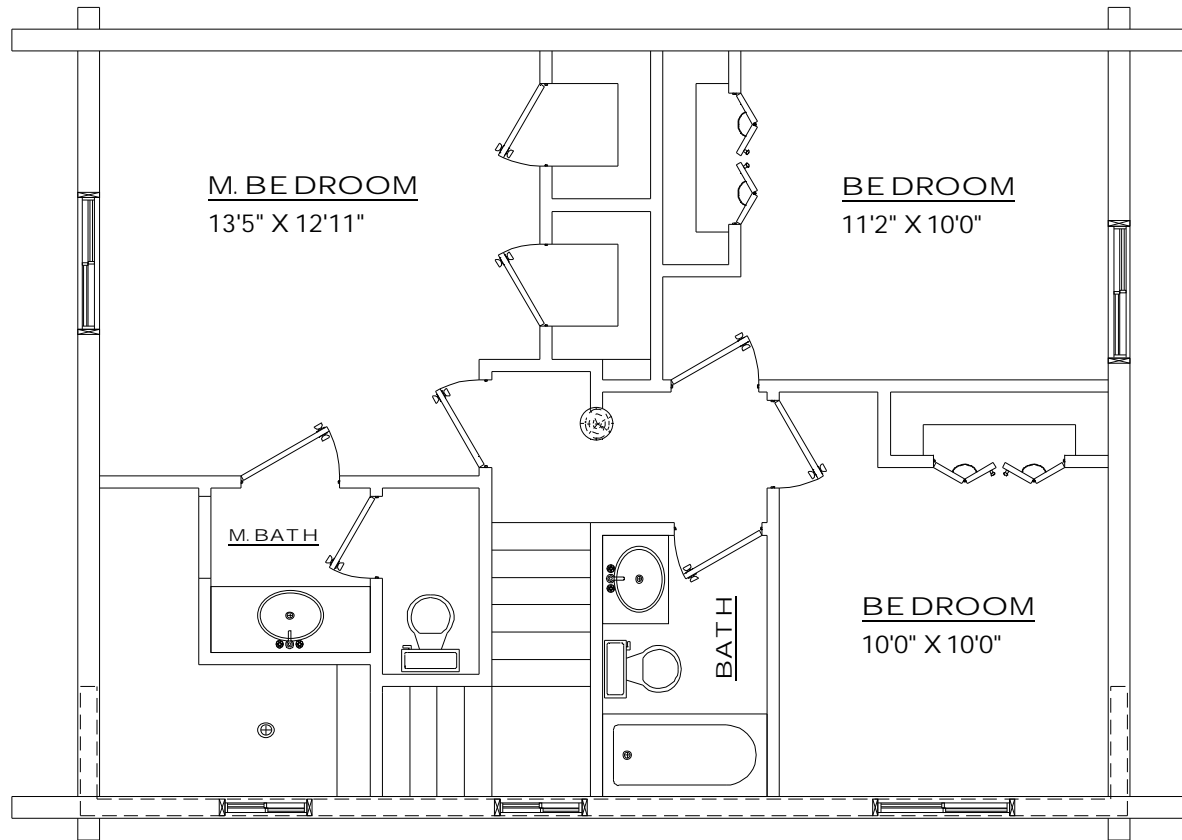

*** FLOOR PLANS ARE THE PROPERTY OF AMERICAN CLASSIC LOG HOMES, INC. AND ARE PROTECTED UNDER UNITED STATES COPYRIGHT LAWS.

LOFT FLOOR

2734 West Rasmussen RD.
Park City, Utah 84098

LAYTON
PAGE 2 of 3

WEB: www.AMERICANLOG.com