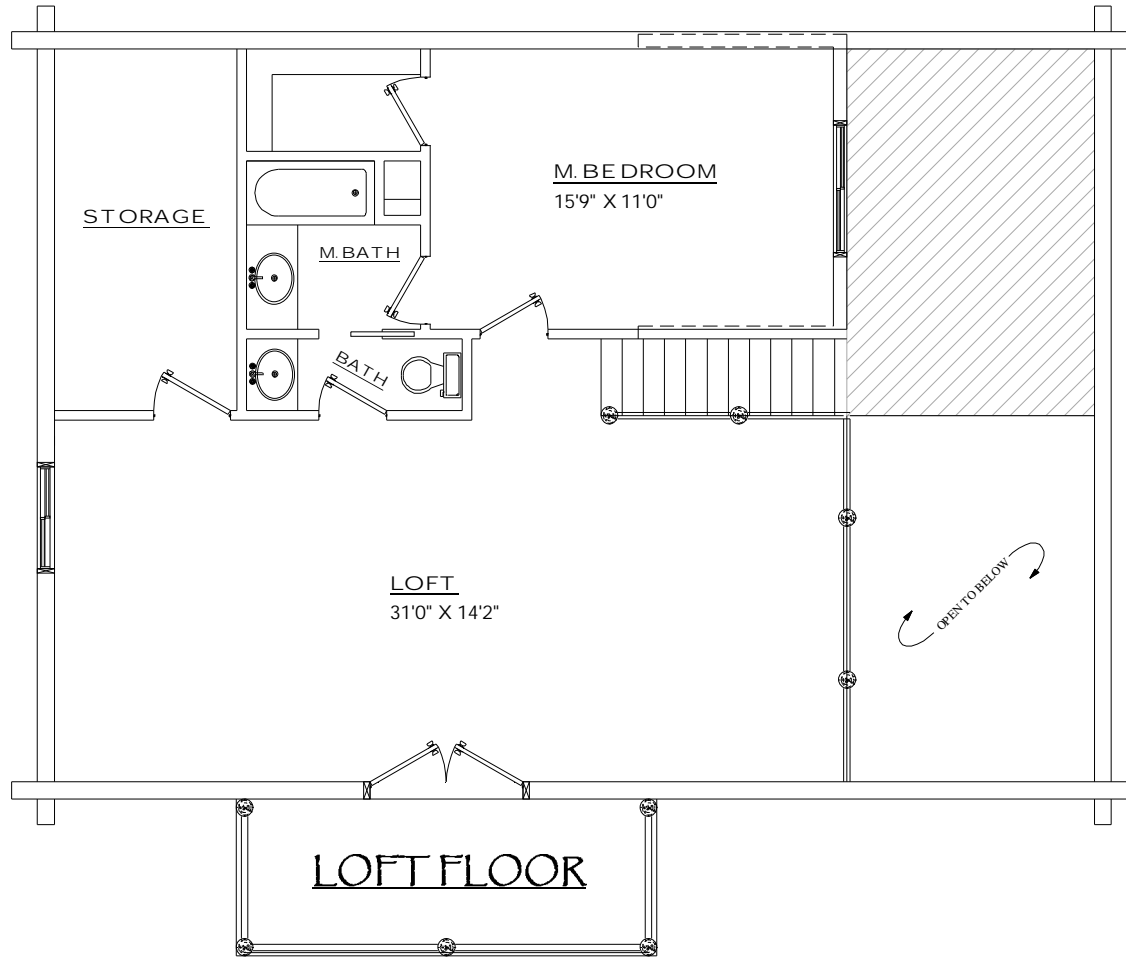

TOLL FREE: 1-888-655-9886

CELL: (801) 628-9422

\*\*\* FLOOR PLANS ARE THE PROPERTY OF AMERICAN CLASSIC LOG HOMES, INC. AND ARE PROTECTED UNDER UNITED STATES COPYRIGHT LAWS.

2734 West Rasmussen RD.  
Park City, Utah 84098