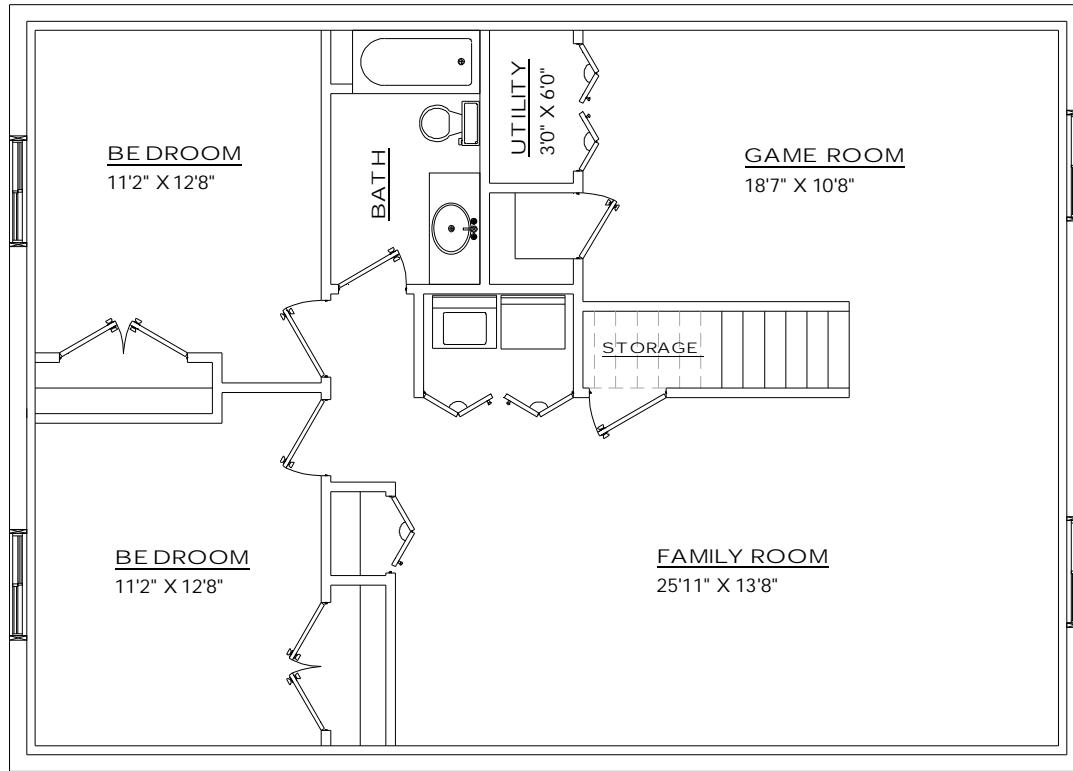

\*\*\* FLOOR PLANS ARE THE PROPERTY OF AMERICAN CLASSIC LOG HOMES, INC. AND ARE PROTECTED UNDER UNITED STATES COPYRIGHT LAWS.

BASEMENT

2734 West Rasmussen RD.  
Park City, Utah 84098

*PARK CITY*  
*PAGE 3 of 3*