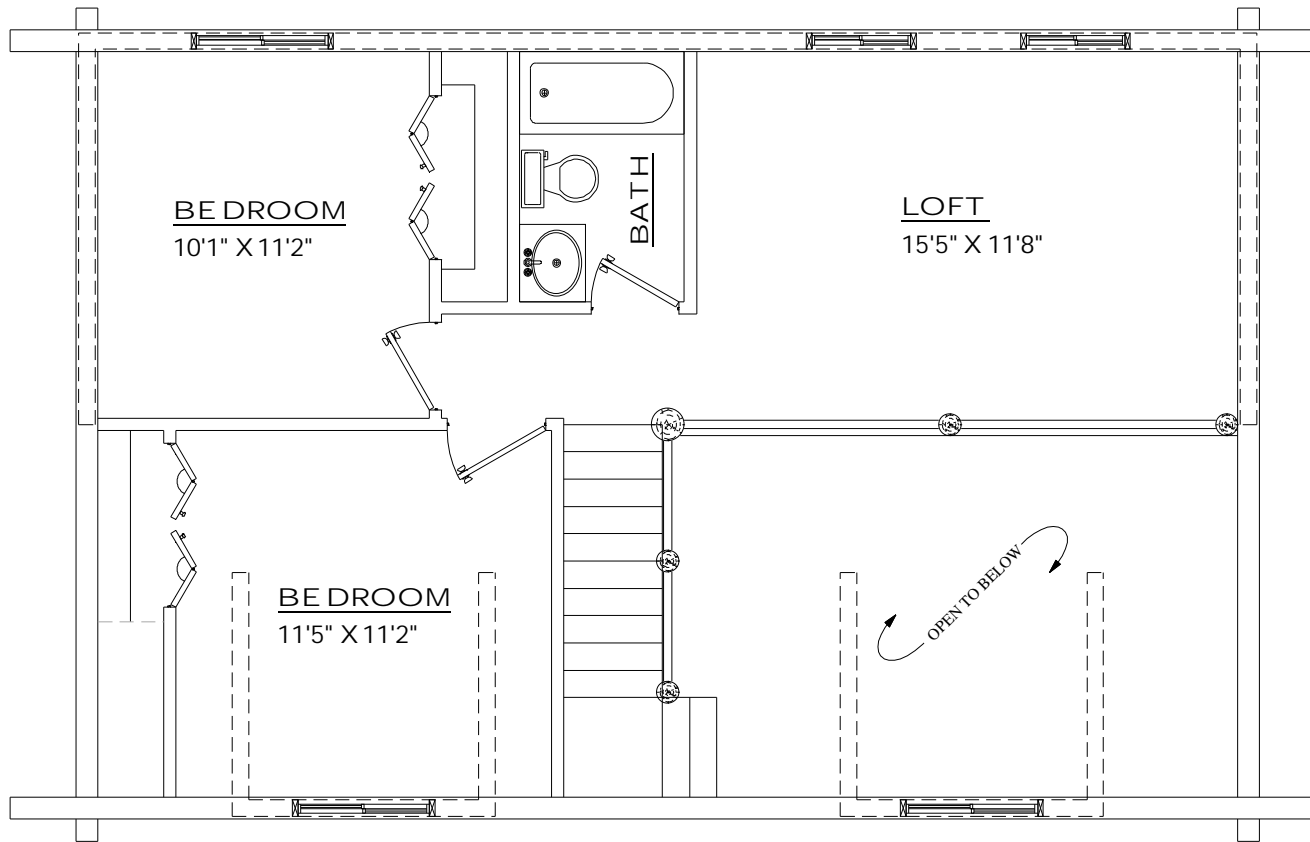

LOFT FLOOR

2734 West Rasmussen RD.
Park City, Utah 84098

PINE HOLLOW
PAGE 2 of 3

WEB: www.AMERICANLOG.com

E-MAIL: info@AmericanLog.com

OFFICE: (435) 655-9886

TOLL FREE: 1-888-655-9886

CELL: (801) 628-9422