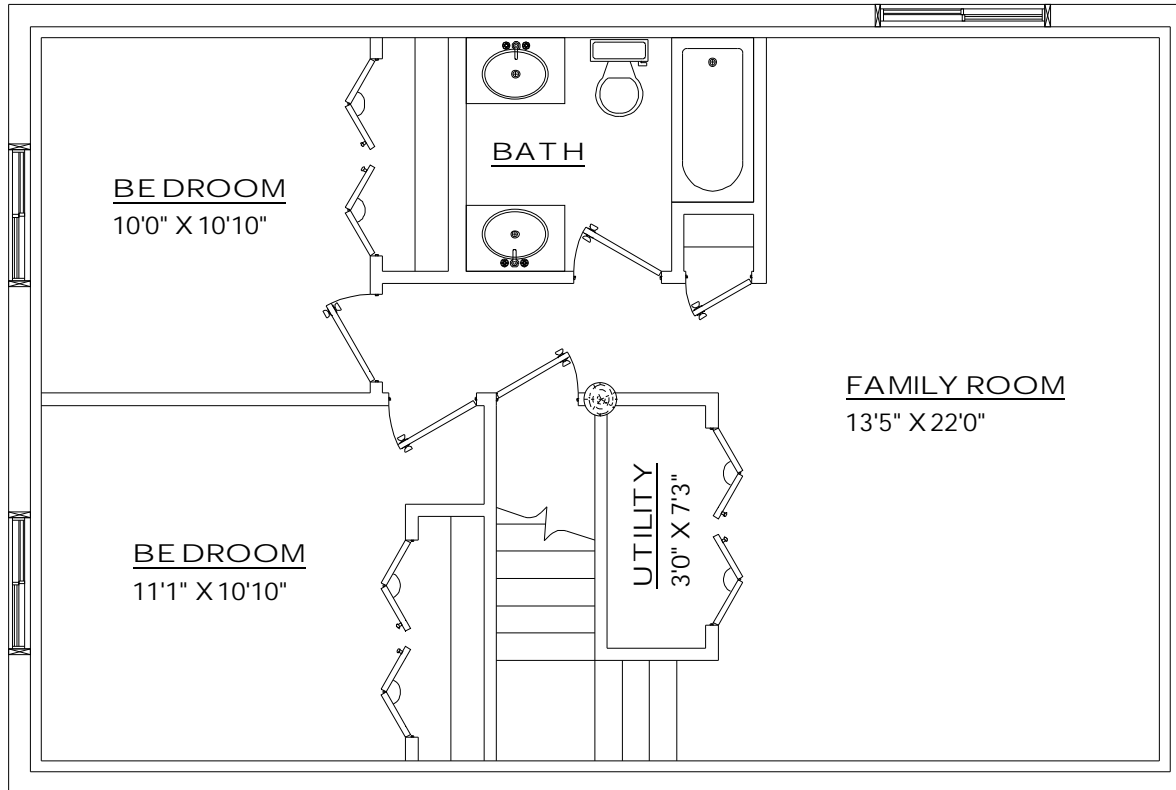

*** FLOOR PLANS ARE THE PROPERTY OF AMERICAN CLASSIC LOG HOMES, INC. AND ARE PROTECTED UNDER UNITED STATES COPYRIGHT LAWS.

BASEMENT

2734 West Rasmussen RD.
Park City, Utah 84098

PINE HOLLOW
PAGE 3 of 3

WEB: www.AMERICANLOG.com