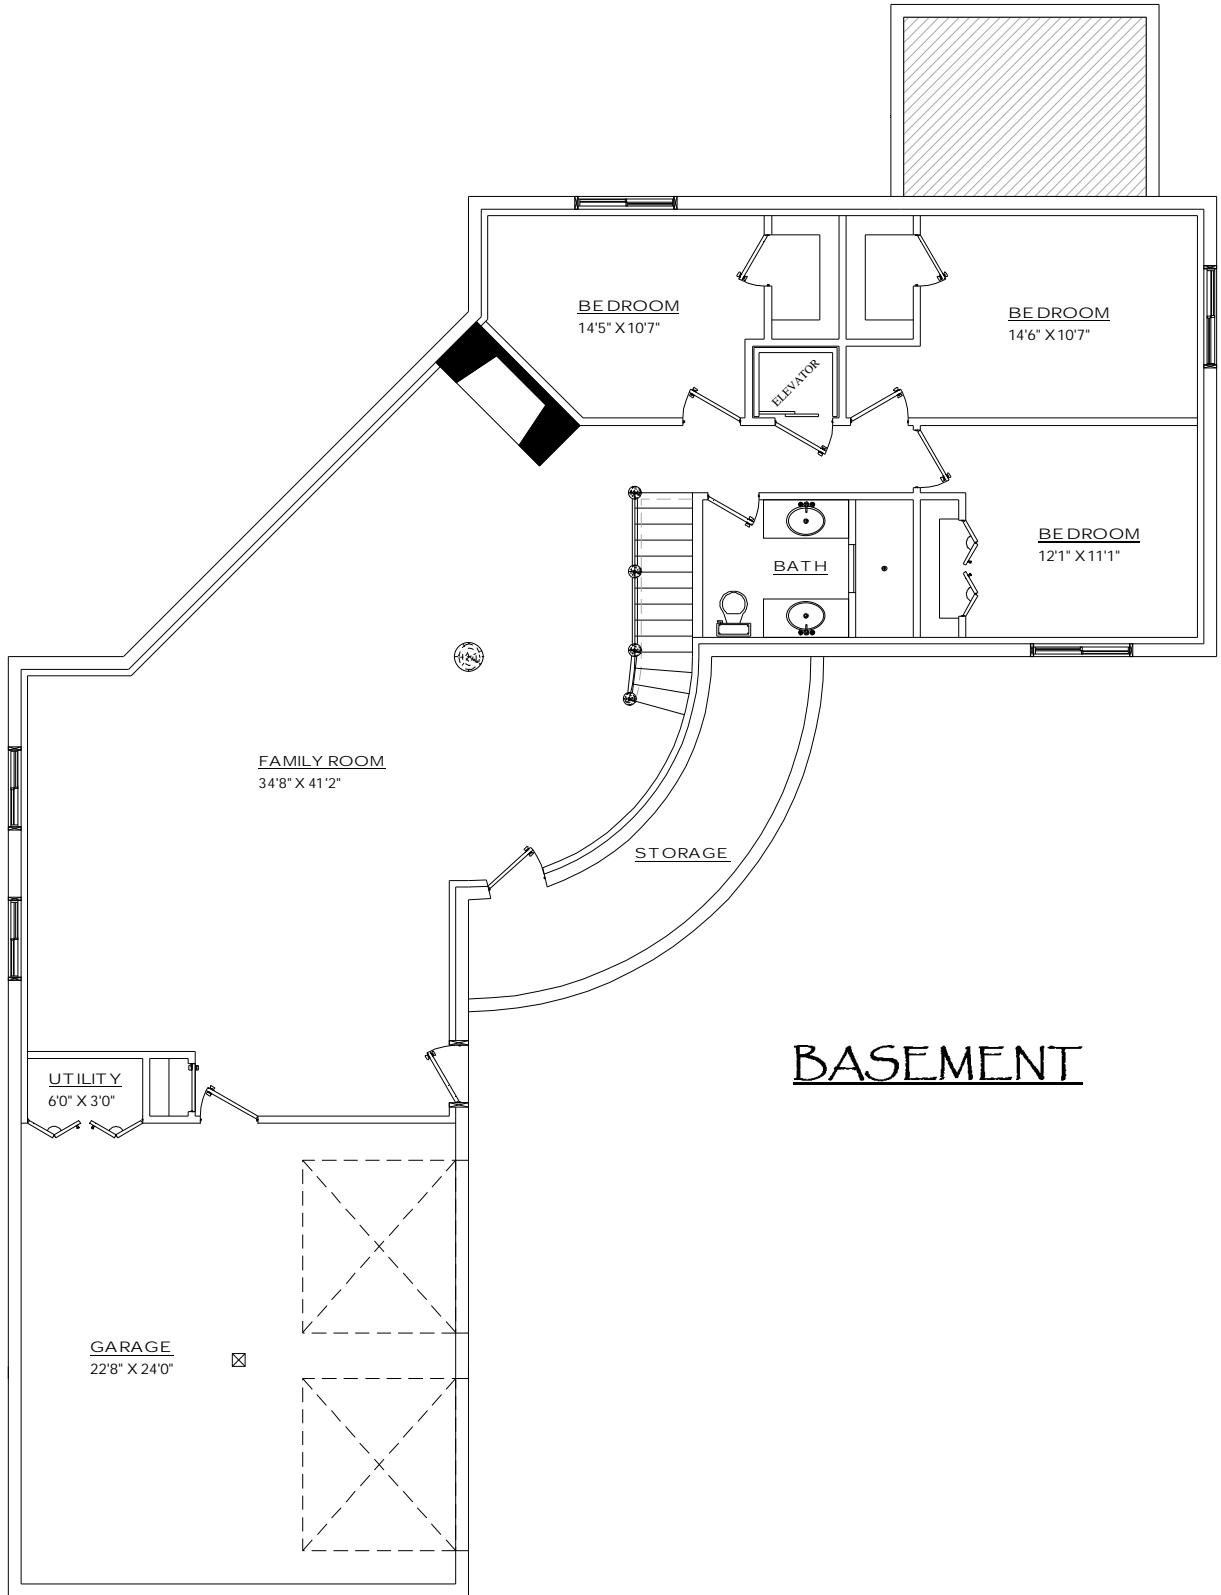

BASEMENT

SNOWPARK
PAGE 3 of 3