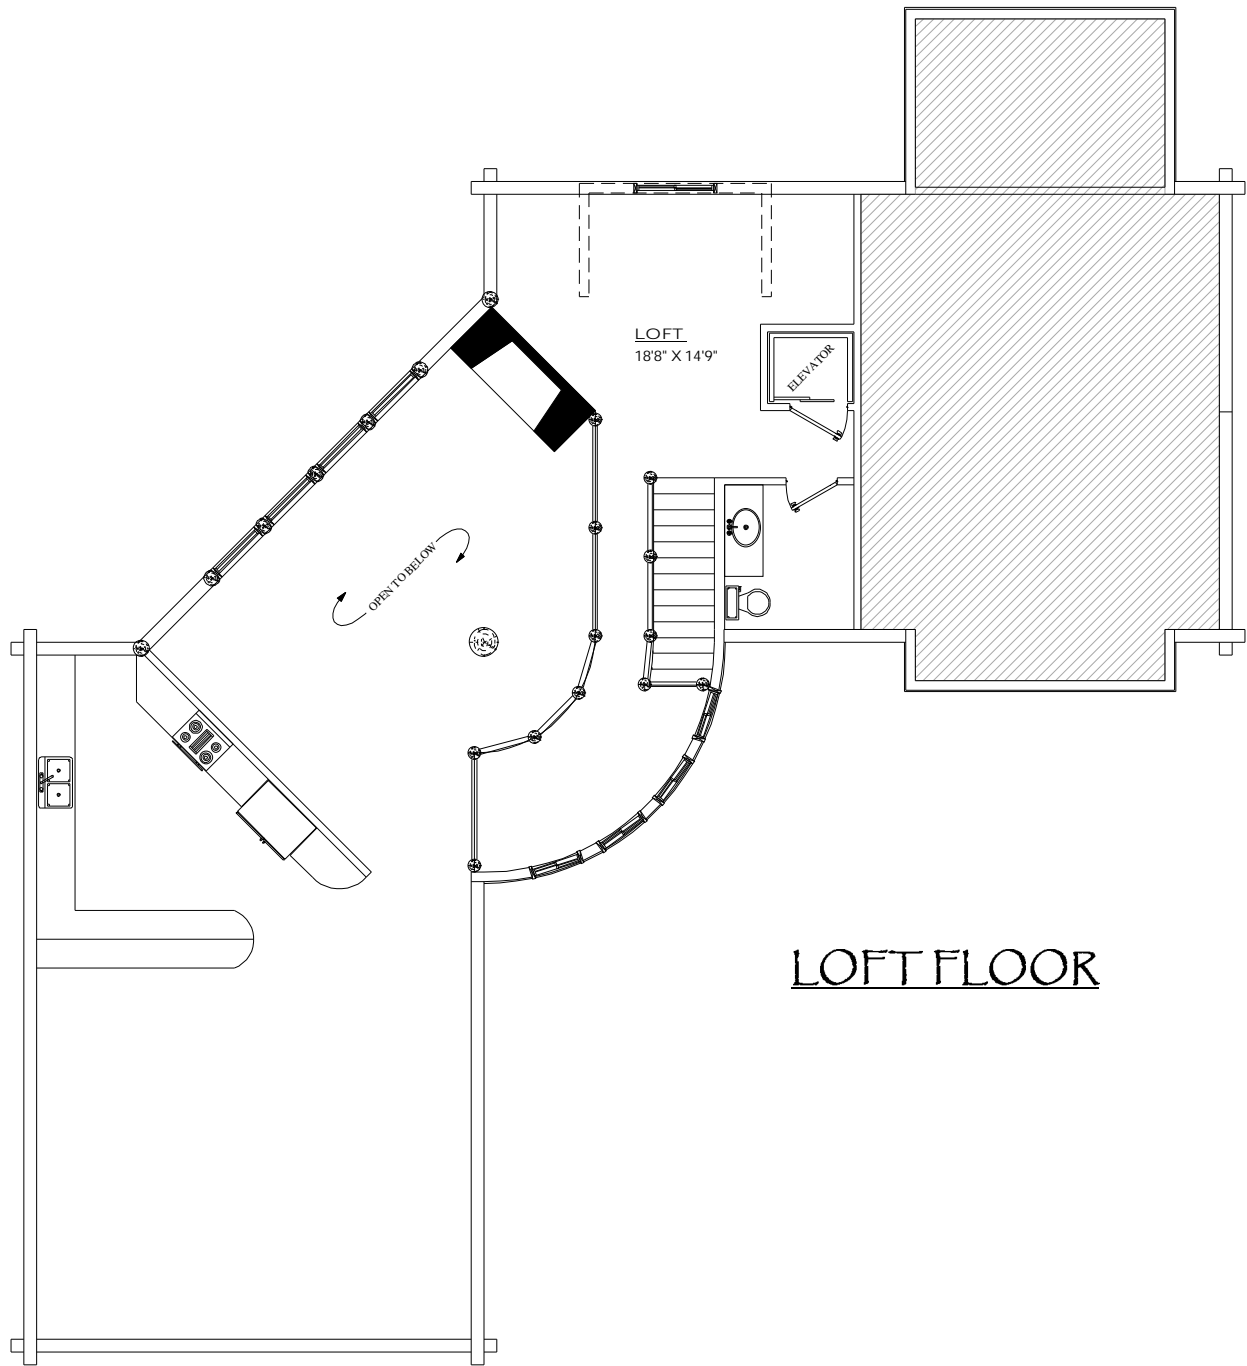

SNOWPARK
PAGE 1 of 3

LOFT FLOOR

2734 West Rasmussen RD.
Park City, Utah 84098

SNOWPARK
PAGE 2 of 3

WEB: www.AMERICANLOG.com

E-MAIL: info@AmericanLog.com

OFFICE: (435) 655-9886

TOLLFREE: 1-888-655-9886