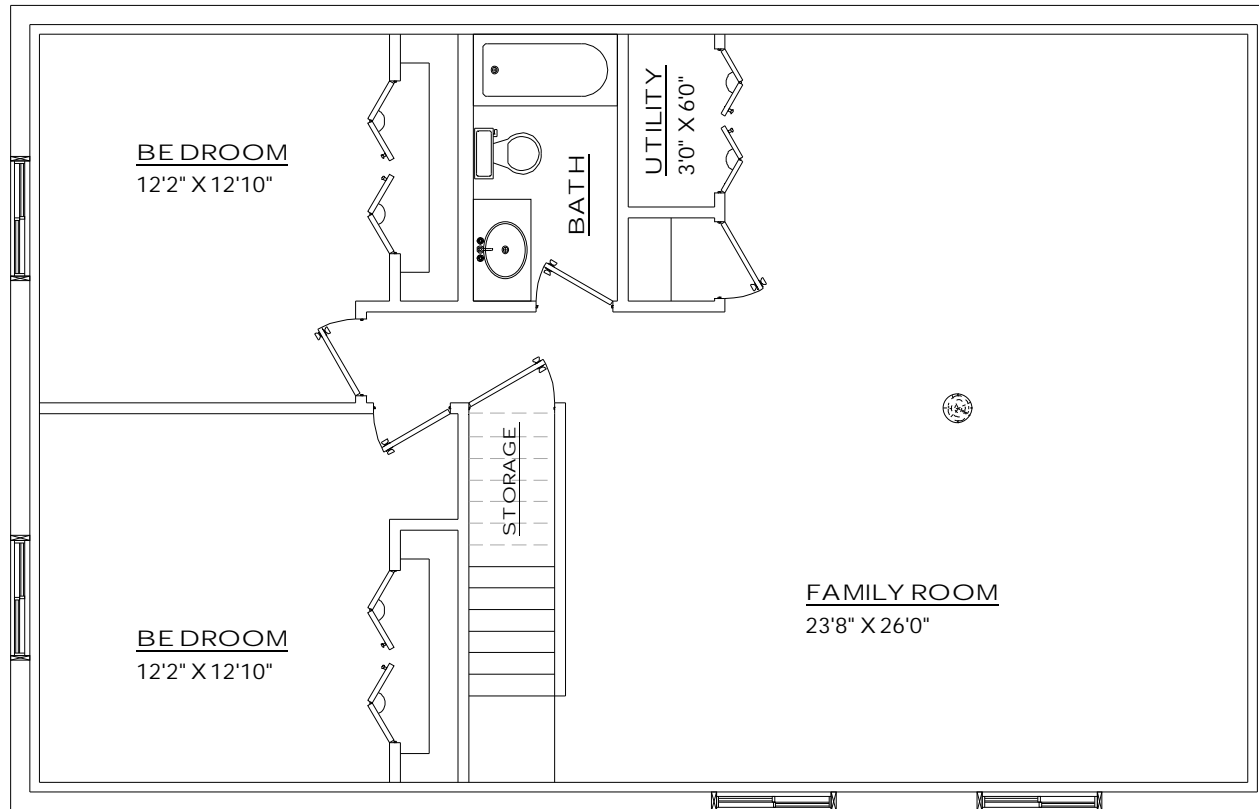

LOFT FLOOR

2734 West Rasmussen RD.
Park City, Utah 84098

SUMMIT
PAGE 2 of 3

WEB: www.AMERICANLOG.com E-MAIL: info@AmericanLog.com OFFICE: (435) 655-9886 TOLL FREE: 1-888-655-9886 CELL: (801) 628-9422

*** FLOOR PLANS ARE THE PROPERTY OF AMERICAN CLASSIC LOG HOMES, INC. AND ARE PROTECTED UNDER UNITED STATES COPYRIGHT LAWS.