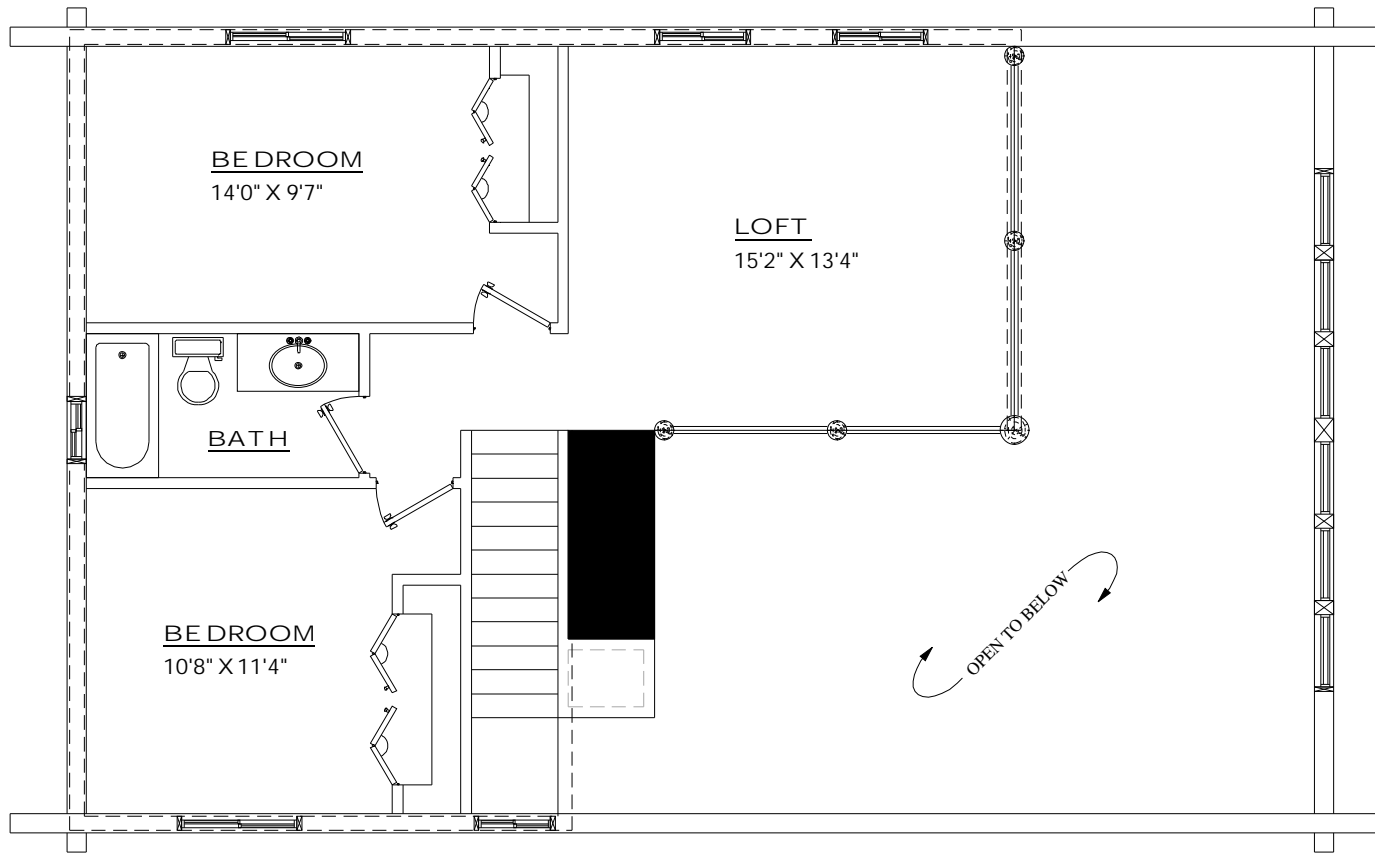

LOFT FLOOR

2734 West Rasmussen RD.
Park City, Utah 84098

SUMMIT
PAGE 2 of 3

WEB: www.AMERICANLOG.com E-MAIL: info@AmericanLog.com OFFICE: (435) 655-9886 TOLL FREE: 1-888-655-9886 CELL: (801) 628-9422

*** FLOOR PLANS ARE THE PROPERTY OF AMERICAN CLASSIC LOG HOMES, INC. AND ARE PROTECTED UNDER UNITED STATES COPYRIGHT LAWS.