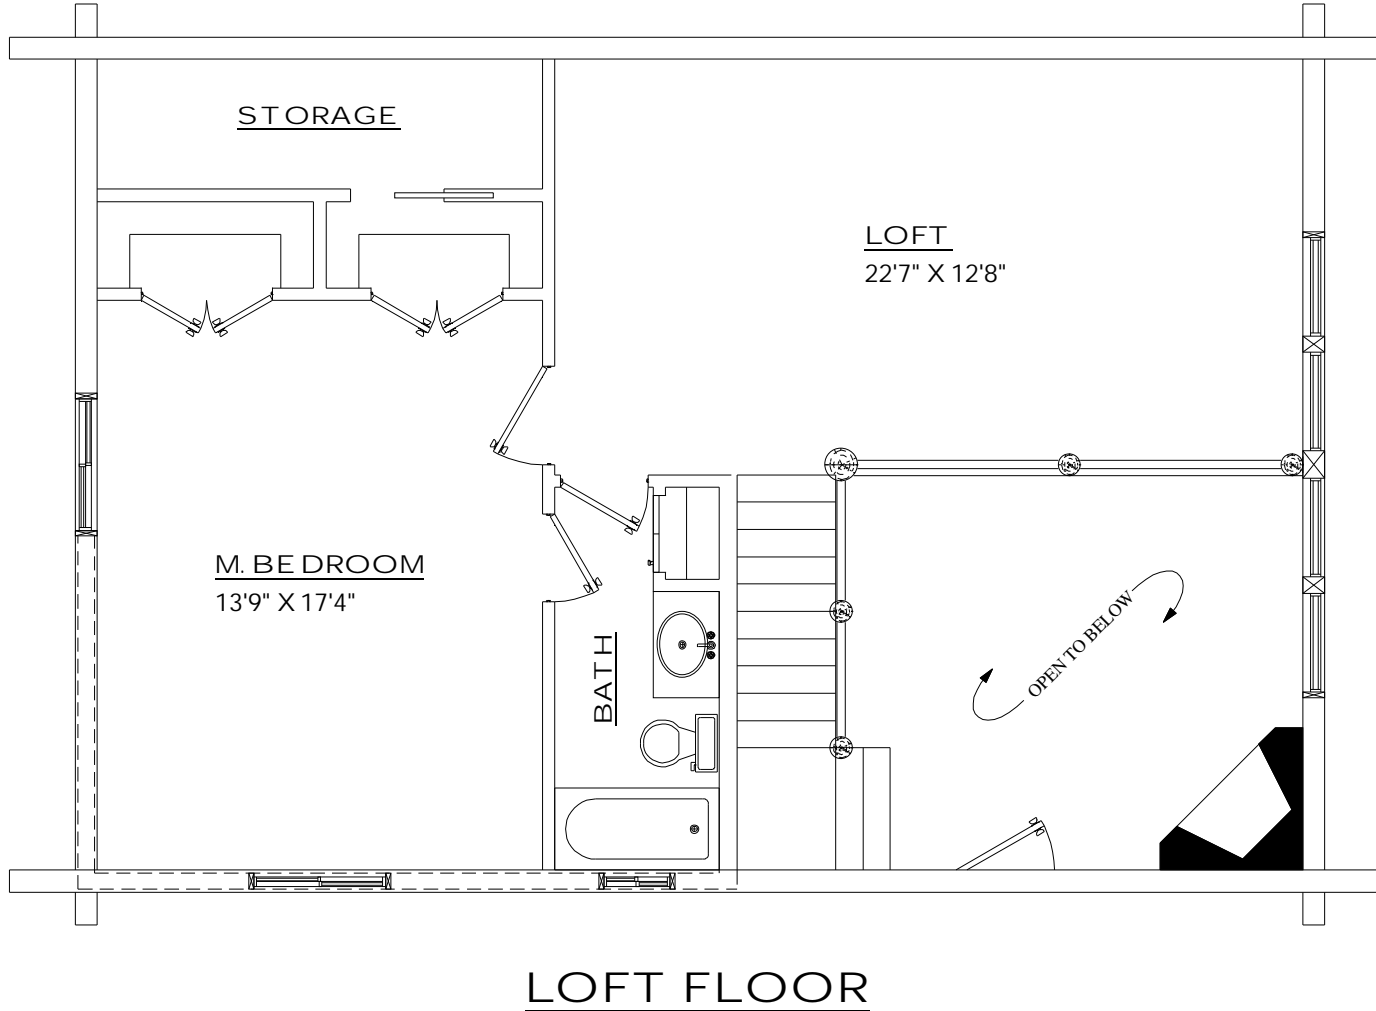

\*\*\* FLOOR PLANS ARE THE PROPERTY OF AMERICAN CLASSIC LOG HOMES, INC. AND ARE PROTECTED UNDER UNITED STATES COPYRIGHT LAWS.

2734 West Rasmussen RD.  
Park City, Utah 84098

*TARGEER*  
PAGE 2 of 3

WEB: [www.AMERICANLOG.com](http://www.AMERICANLOG.com)