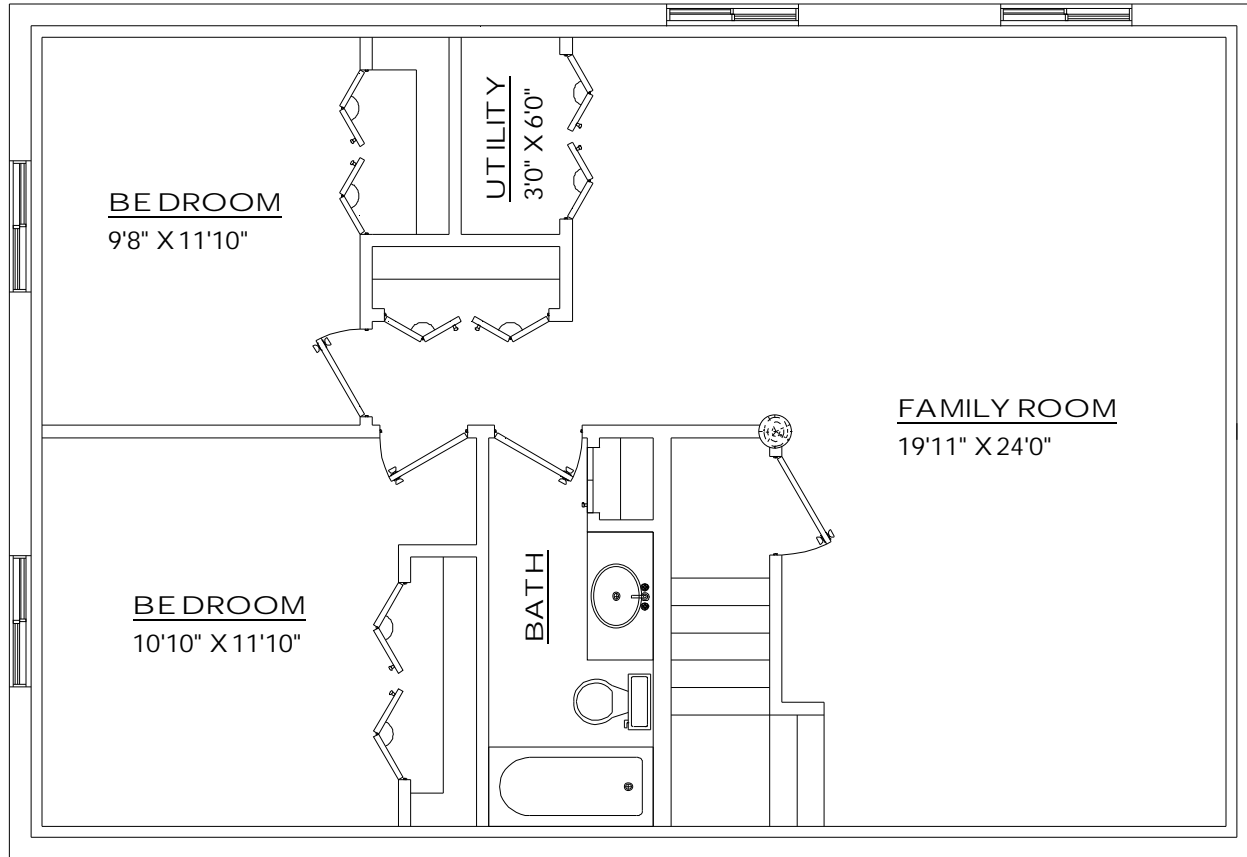

BASEMENT

2734 West Rasmussen RD.
Park City, Utah 84098

TARGEER
PAGE 3 of 3

WEB: www.AMERICANLOG.com

E-MAIL: info@AmericanLog.com

OFFICE: (435) 655-9886

TOLL FREE: 1-888-655-9886

CELL: (801) 628-9422

*** FLOOR PLANS ARE THE PROPERTY OF AMERICAN CLASSIC LOG HOMES, INC. AND ARE PROTECTED UNDER UNITED STATES COPYRIGHT LAWS.